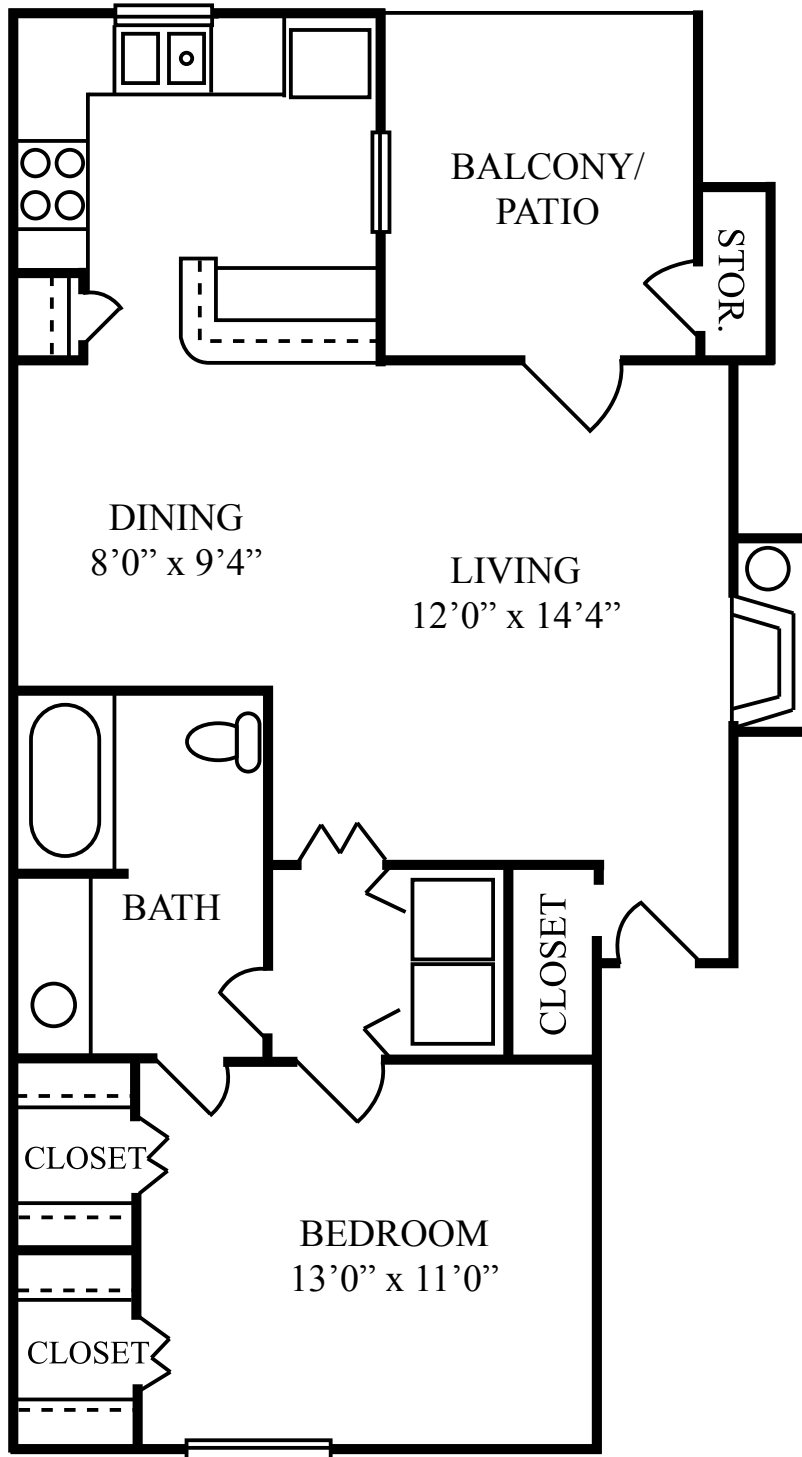

# THE POINTE AT TIMBERGLEN

APARTMENTS

Phone: 972.306.8477

One Bedroom, One Bath  
725 Sq. Ft.

A WINGATE COMMUNITY

[www.WingateApartmentHomes.com](http://www.WingateApartmentHomes.com)