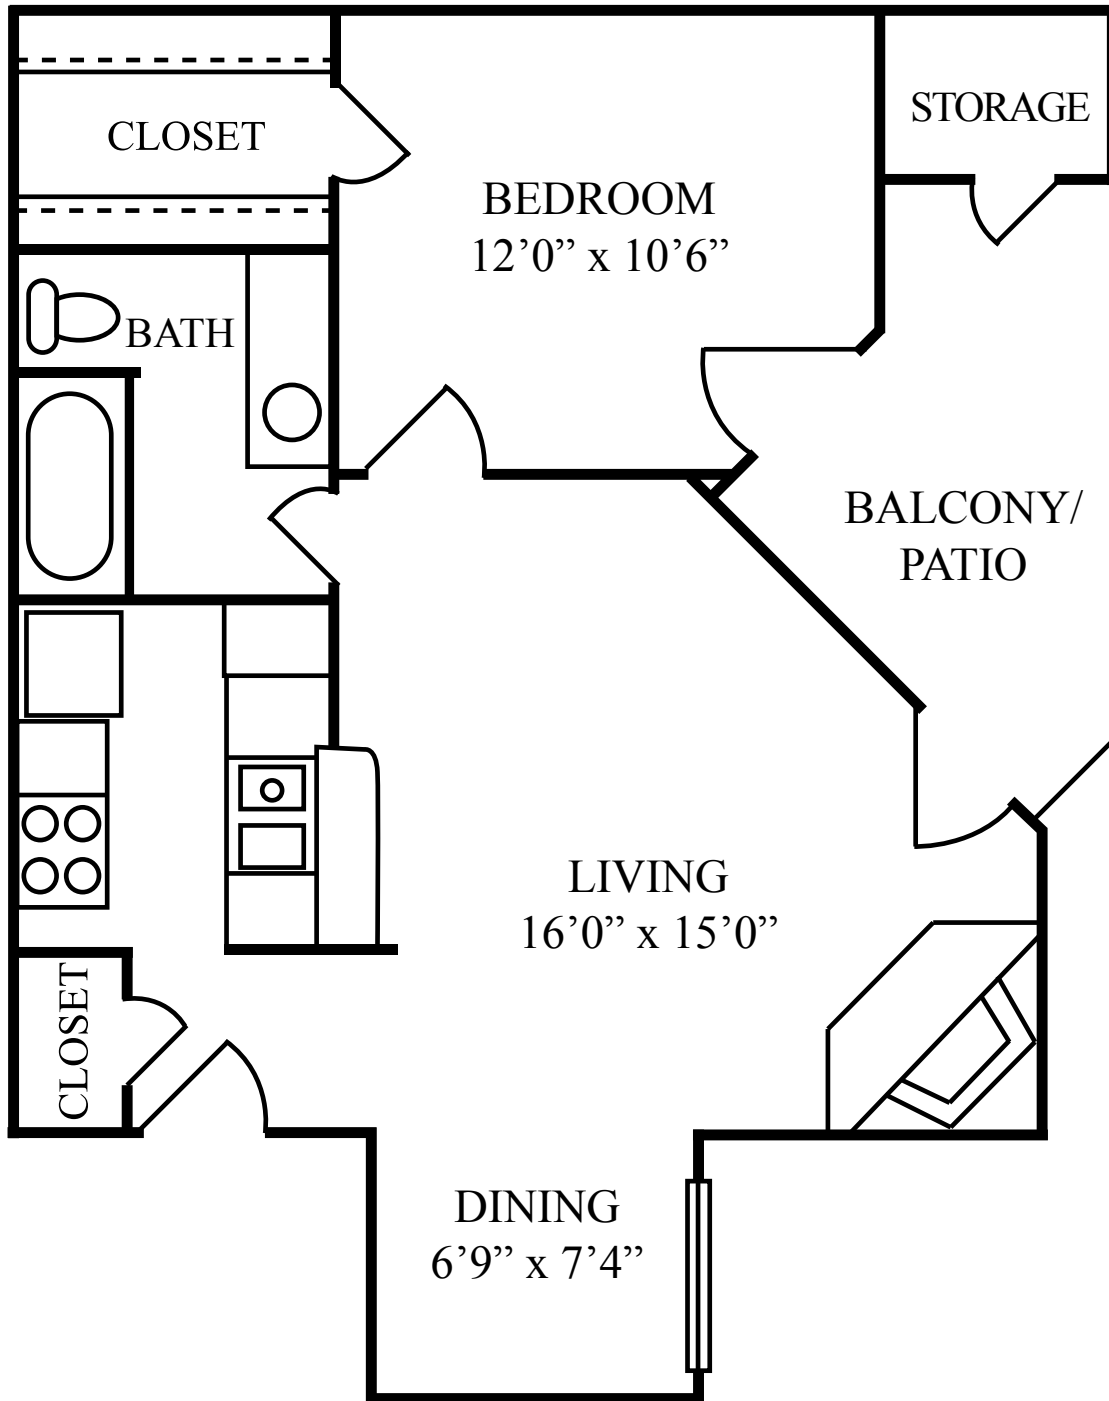

THE POINTE AT TIMBERGLEN

APARTMENTS

Phone: 972.306.8477

One Bedroom, One Bath
612 Sq. Ft.

A WINGATE COMMUNITY

www.WingateApartmentHomes.com